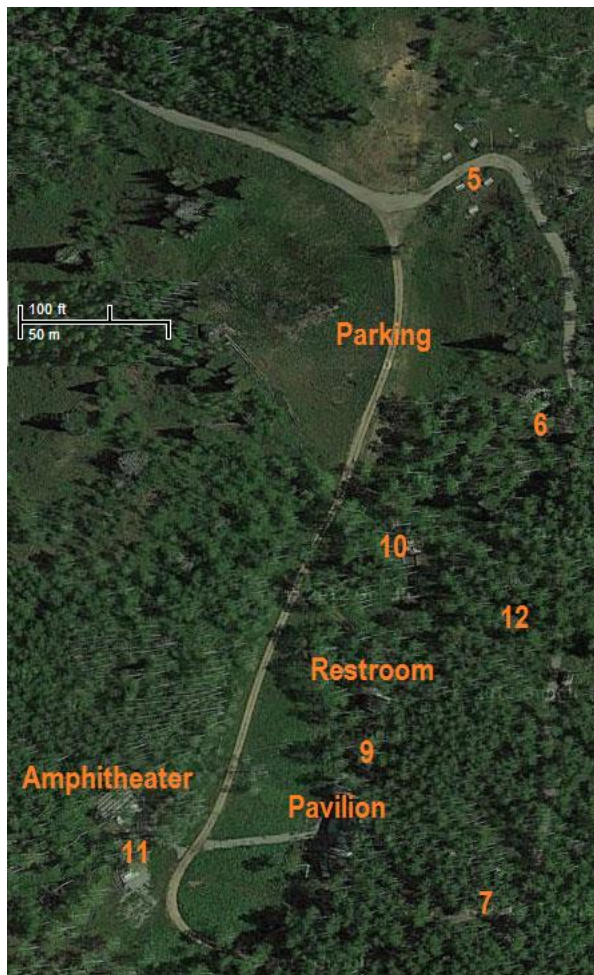

Beaver Ridge Recreation Camp Maps

East Campground