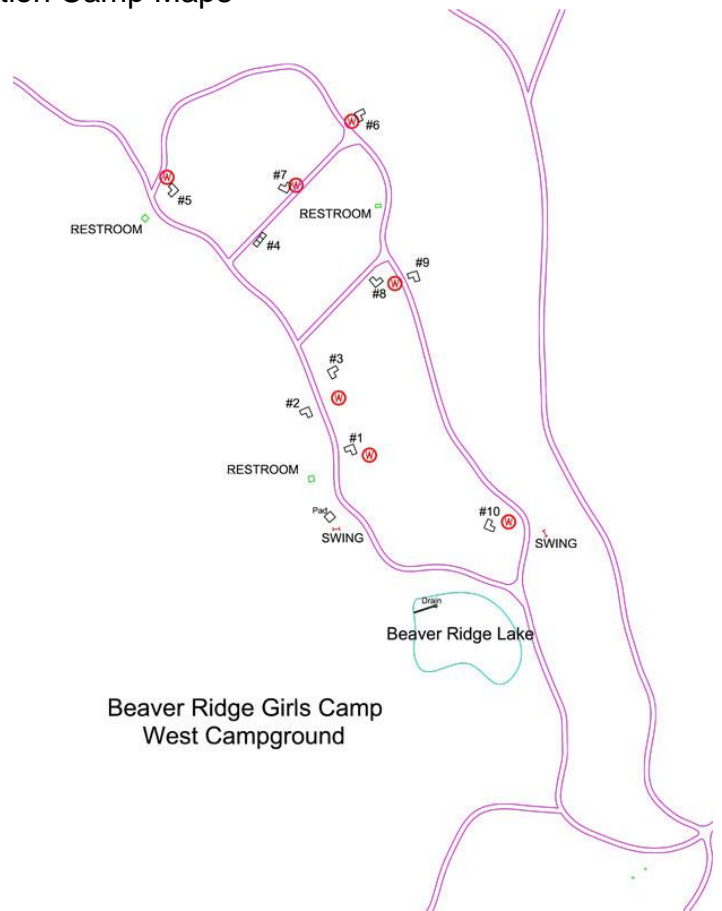

Beaver Ridge Recreation Camp Maps

East Campground