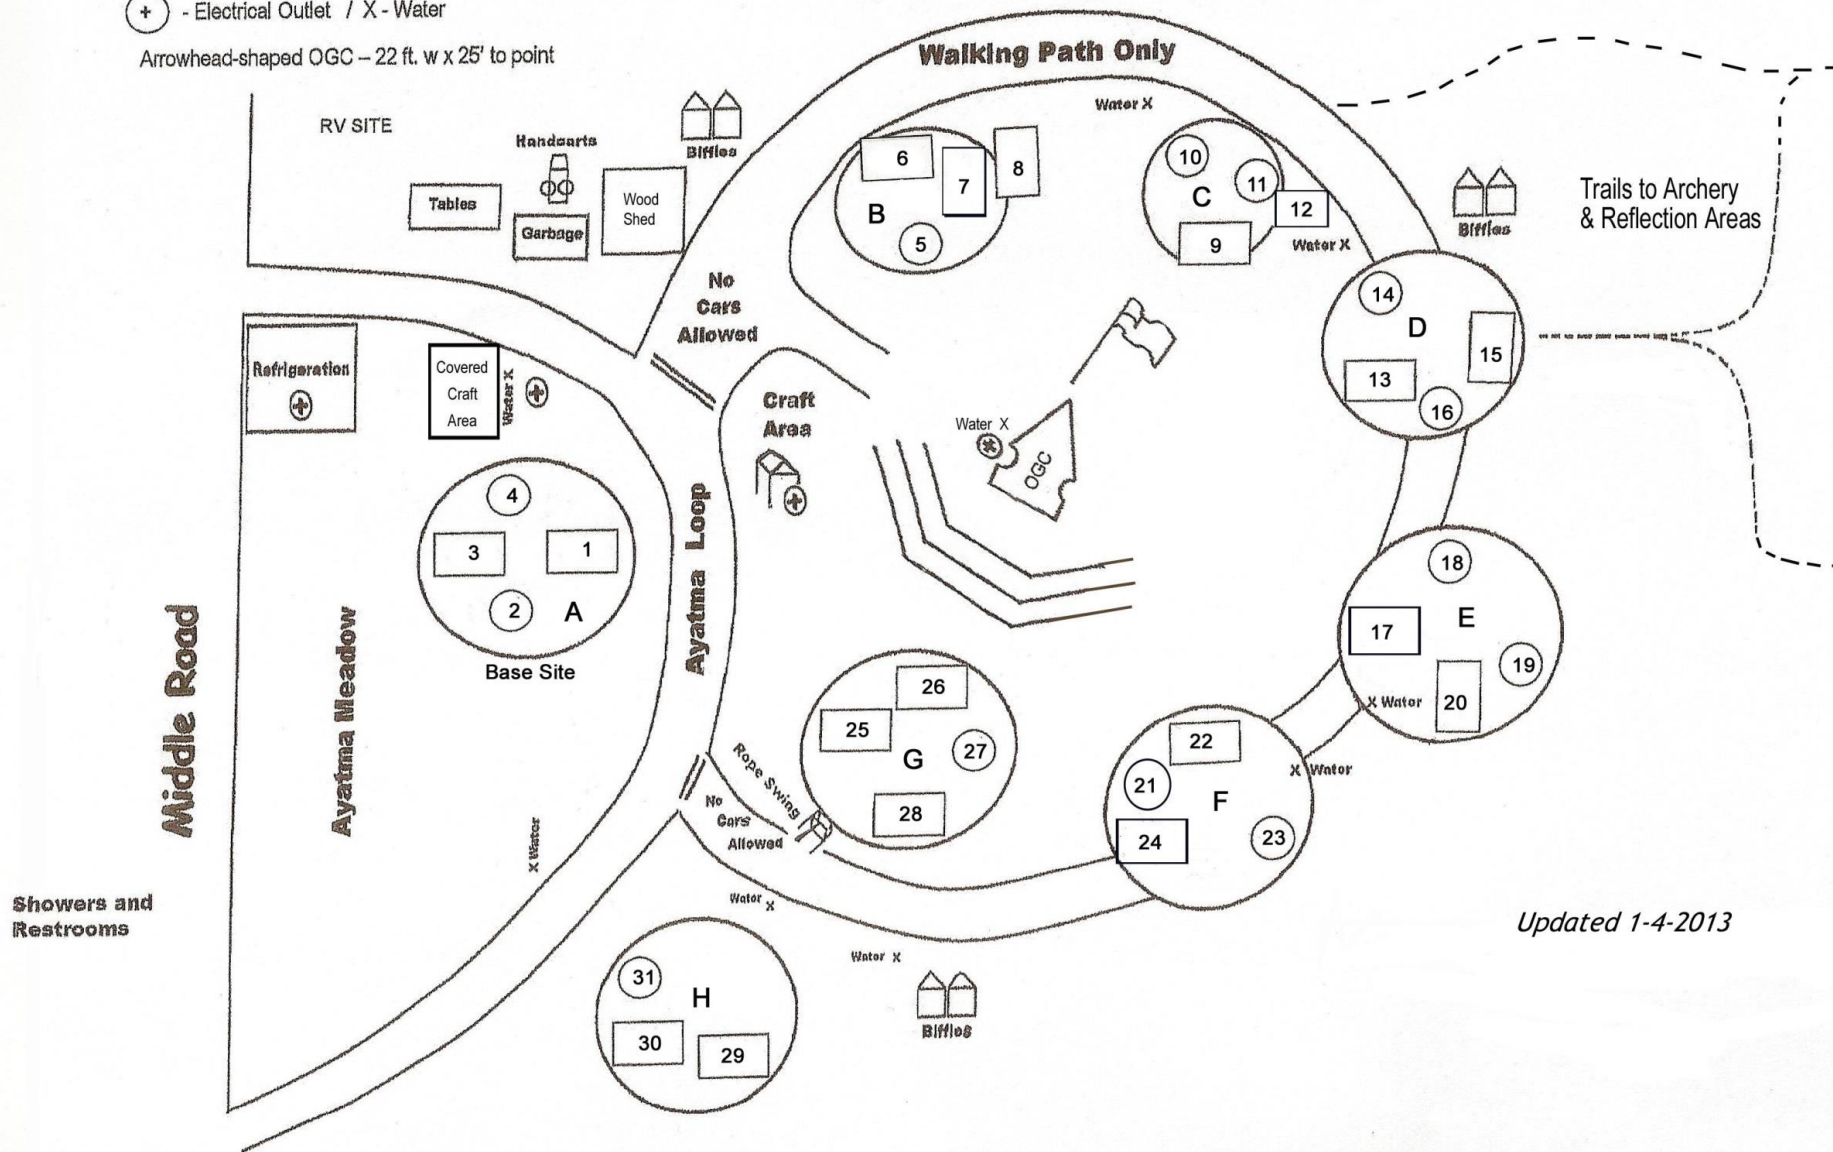

ENSIGN RANCH

3551 Hundley Rd.
Cle Elum, WA 98922
509-656-2344
ensignranch2010@gmail.com

See the campgrounds below.

Ayatma Campground

Tepees and Wall Tents

W 18 Wall Tents Total: Each 12 ft. x 16 ft. x 7 ft.

T 13 Tepees Total: 10- 20 ft. and 3- 24 ft. (#18,19,31)

+ - Electrical Outlet / X - Water

Arrowhead-shaped OGC - 22 ft. w x 25' to point

Updated 1-4-2013