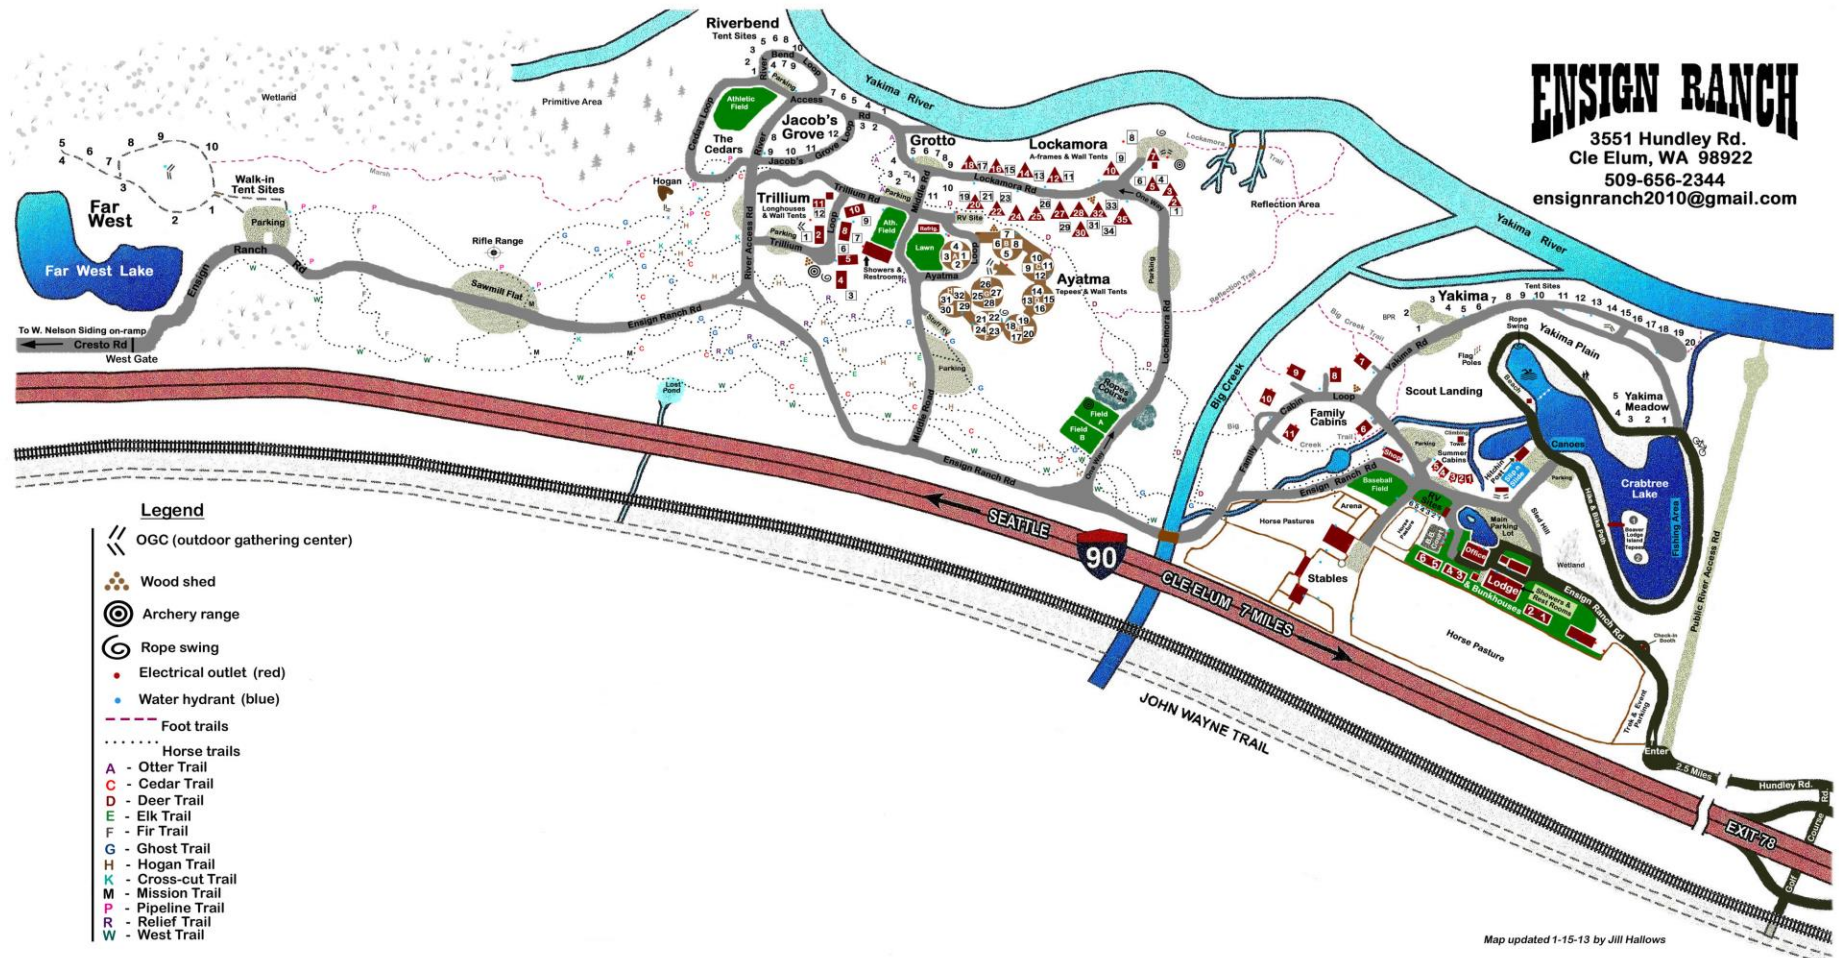

ENSIGN RANCH

3551 Hundley Rd.
Cle Elum, WA 98922
509-656-2344
ensignranch2010@gmail.com

See the campgrounds below.

Ayatma Campground

Tepees and Wall Tents

W 18 Wall Tents Total: Each 12 ft. x 16 ft. x 7 ft.

T 13 Tepees Total: 10- 20 ft. and 3- 24 ft. (#18,19,31)

+ - Electrical Outlet / X - Water

Arrowhead-shaped OGC - 22 ft. w x 25' to point

Updated 1-4-2013